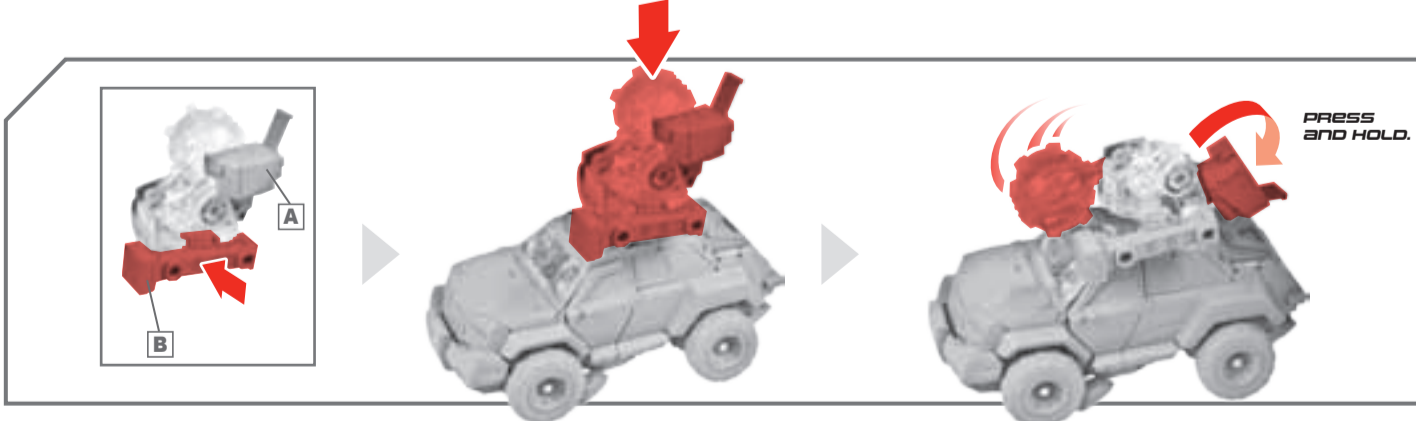

TRANSFORMERS PRIME BULKHEAD® AUTOBOT®

WARNING:
CHOKING HAZARD-Toy contains a small ball.
Not for children under 3 years.

AGES 5+
38695/37991 ASST.

**X2 A76 ALKALINE
BATTERIES INCLUDED**

INTERMEDIATE LEVEL
1 2 3

NOTE: Some parts are made to detach if excessive force is applied, and are designed to be reattached if separation occurs. Adult supervision may be necessary for younger children.

CHANGING TO VEHICLE

Retain instructions for future reference.
Product and colors may vary. Some poses may require additional support.
Manufactured under license from TOMY Company, Ltd.
© 2012 Hasbro. All Rights Reserved. TM & © denote U.S. Trademarks.