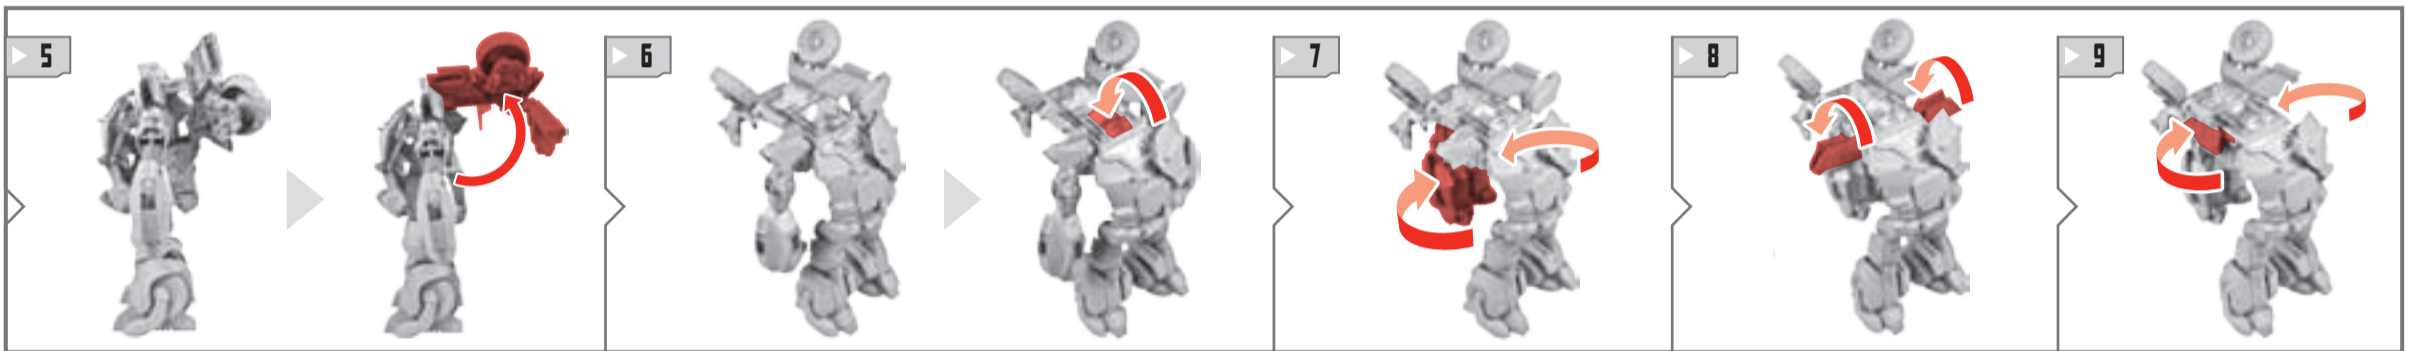

TRANSFORMERS PRIME BULKHEAD® AUTOBOT®

WARNING:
CHOKING HAZARD-Toy contains a small ball.
Not for children under 3 years.

AGES 5+
38695/37991 ASST.

**X2 A76 ALKALINE
BATTERIES INCLUDED**

INTERMEDIATE LEVEL
1 2 3

NOTE: Some parts are made to detach if excessive force is applied, and are designed to be reattached if separation occurs. Adult supervision may be necessary for younger children.

CHANGING TO VEHICLE

Retain instructions for future reference.
Product and colors may vary. Some poses may require additional support.
Manufactured under license from TOMY Company, Ltd.
© 2012 Hasbro. All Rights Reserved. TM & © denote U.S. Trademarks.