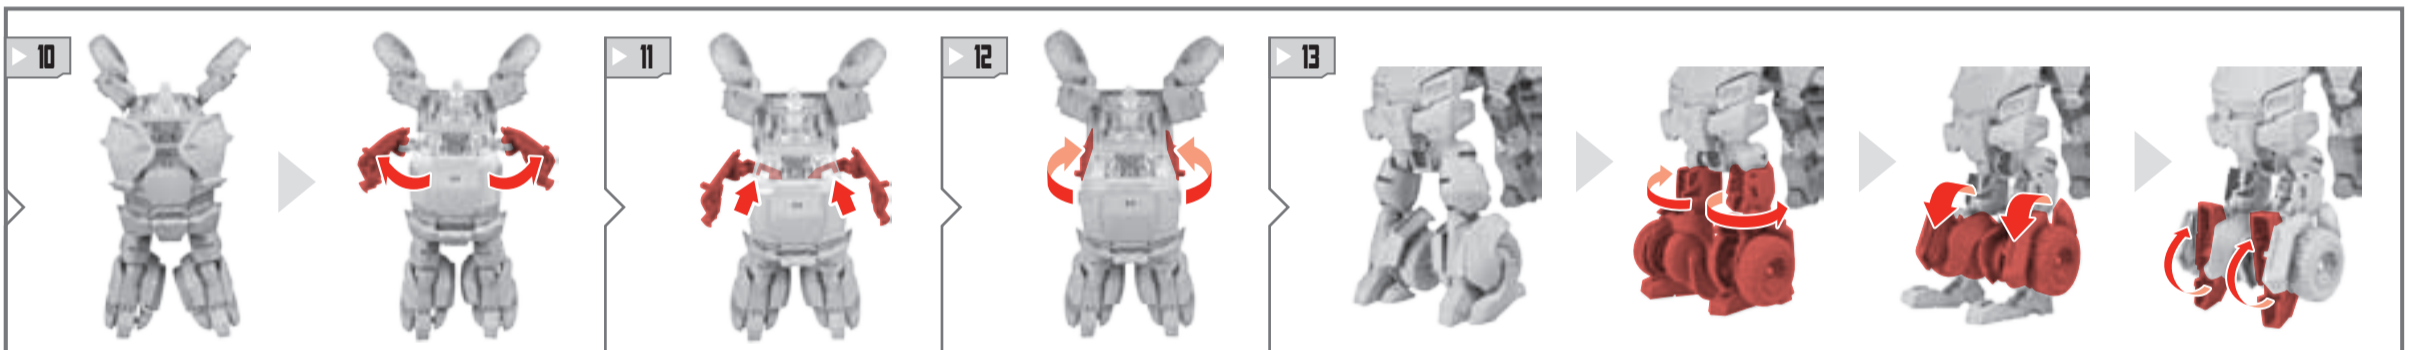

TRANSFORMERS PRIME BULKHEAD® AUTOBOT®

WARNING:
CHOKING HAZARD-Toy contains a small ball.
Not for children under 3 years.

AGES 5+
38695/37991 ASST.

**X2 A76 ALKALINE
BATTERIES INCLUDED**

INTERMEDIATE LEVEL
1 2 3

NOTE: Some parts are made to detach if excessive force is applied, and are designed to be reattached if separation occurs. Adult supervision may be necessary for younger children.

CHANGING TO VEHICLE

Retain instructions for future reference.
Product and colors may vary. Some poses may require additional support.
Manufactured under license from TOMY Company, Ltd.
© 2012 Hasbro. All Rights Reserved. TM & © denote U.S. Trademarks.