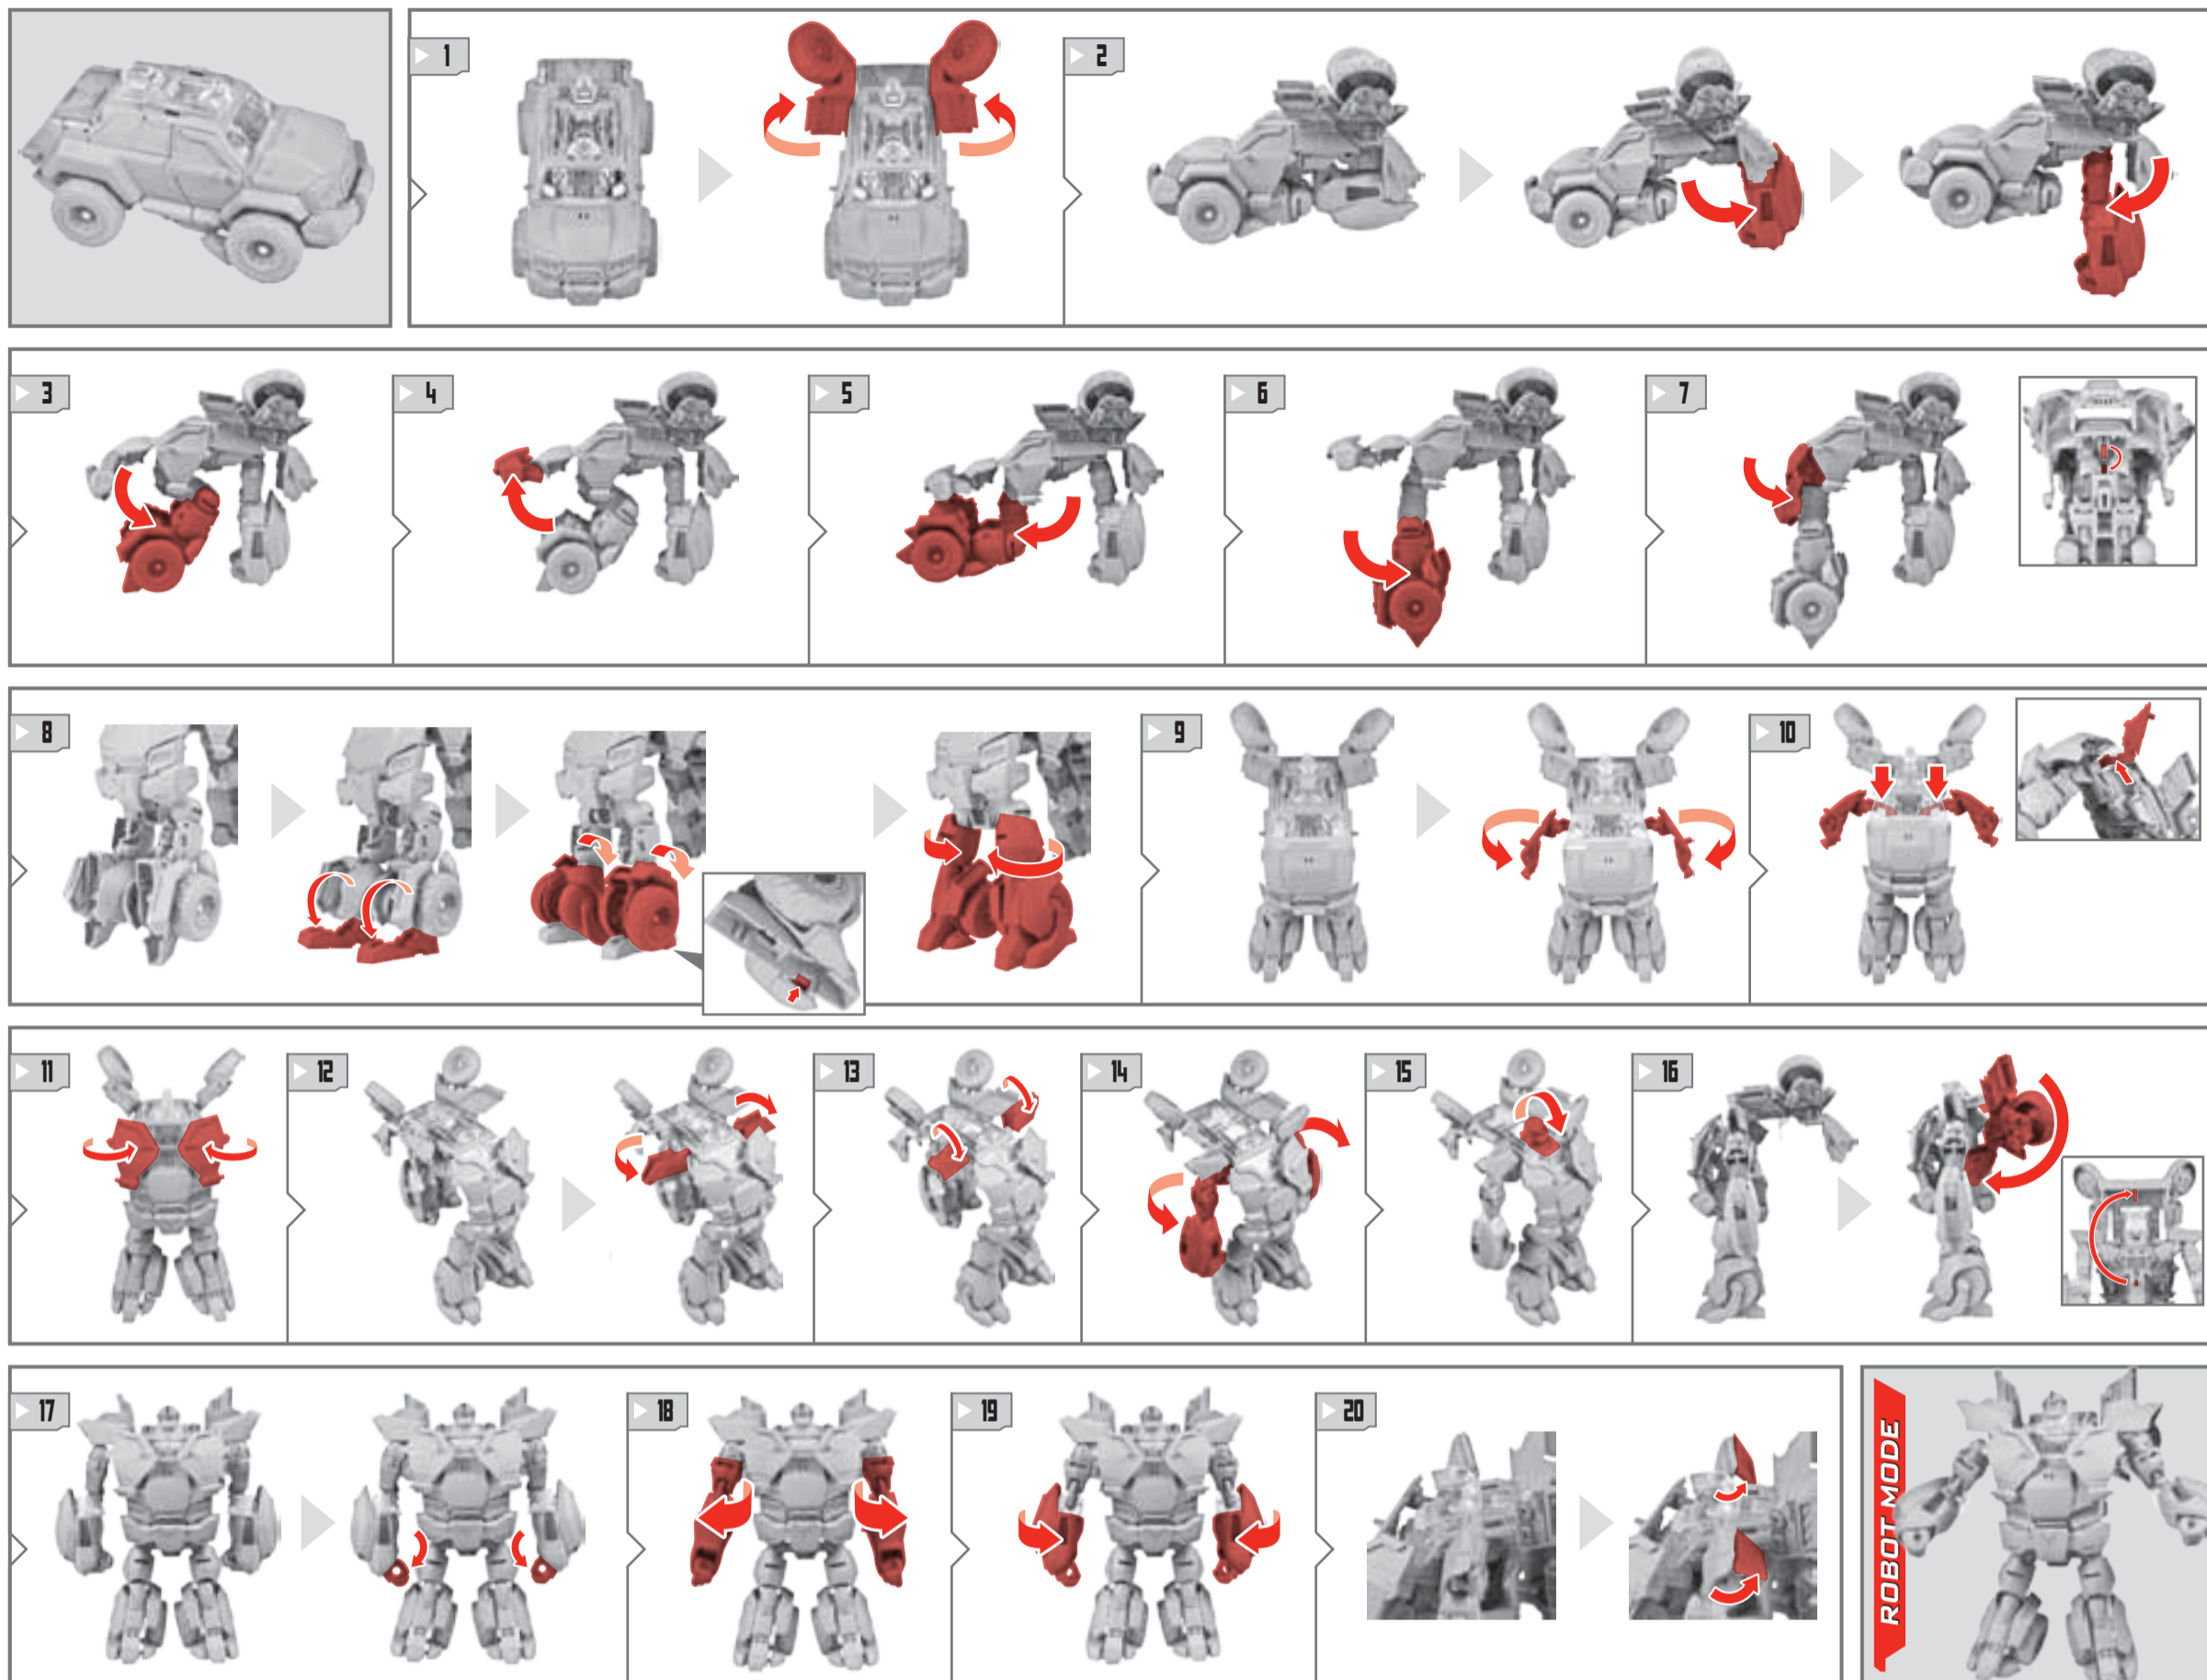

TRANSFORMERS PRIME BULKHEAD® AUTOBOT®

WARNING:
CHOKING HAZARD-Toy contains a small ball.
Not for children under 3 years.

AGES 5+
38695/37991 ASST.

**X2 A76 ALKALINE
BATTERIES INCLUDED**

INTERMEDIATE LEVEL
1 2 3

NOTE: Some parts are made to detach if excessive force is applied, and are designed to be reattached if separation occurs. Adult supervision may be necessary for younger children.

CHANGING TO VEHICLE

Retain instructions for future reference.
Product and colors may vary. Some poses may require additional support.
Manufactured under license from TOMY Company, Ltd.
© 2012 Hasbro. All Rights Reserved. TM & © denote U.S. Trademarks.

TRANSFORMERS.COM/INSTRUCTIONS

P/N 7264150001

CHANGING TO ROBOT

TO REPLACE BATTERIES

Phillips/cross head screwdriver (not included) needed to replace batteries. Loosen screw in battery compartment cover (screw remains attached to cover). Remove cover. Remove and discard old batteries. Replace with 2 x 1.5V A76 alkaline batteries. Replace cover and tighten screw.