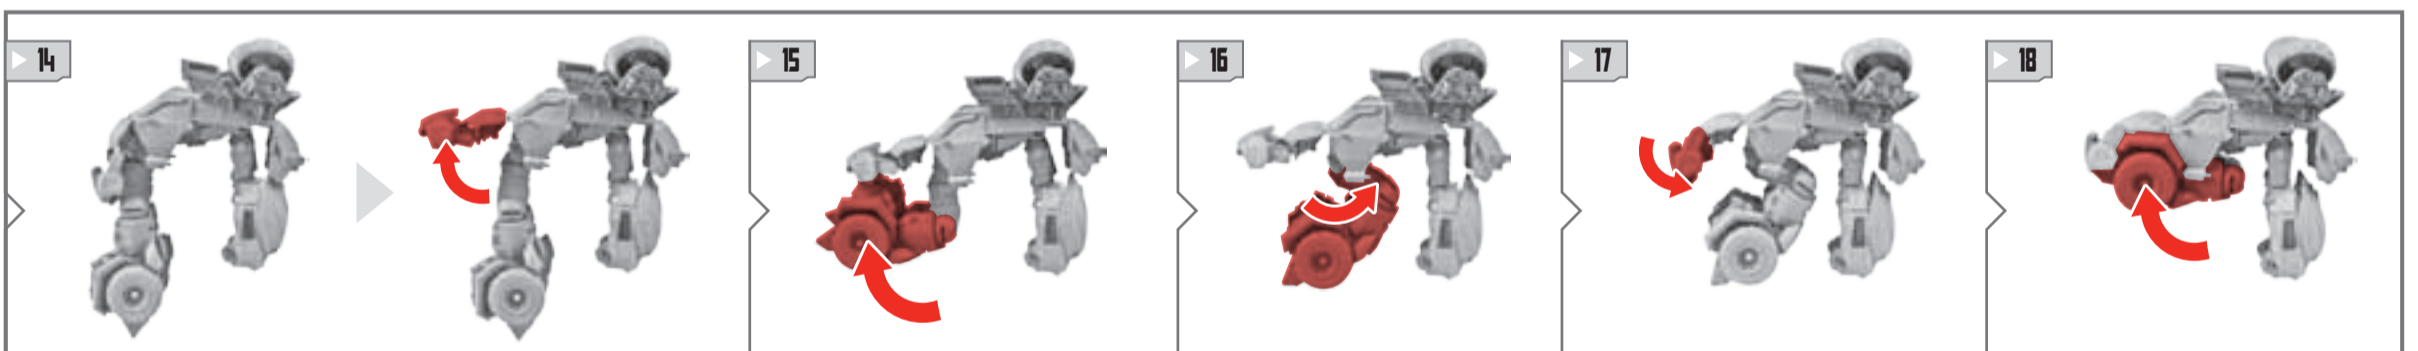

TRANSFORMERS PRIME BULKHEAD® AUTOBOT®

WARNING:
CHOKING HAZARD-Toy contains a small ball.
Not for children under 3 years.

AGES 5+
38695/37991 ASST.

**X2 A76 ALKALINE
BATTERIES INCLUDED**

INTERMEDIATE LEVEL
1 2 3

NOTE: Some parts are made to detach if excessive force is applied, and are designed to be reattached if separation occurs. Adult supervision may be necessary for younger children.

CHANGING TO VEHICLE

Retain instructions for future reference.
Product and colors may vary. Some poses may require additional support.
Manufactured under license from TOMY Company, Ltd.
© 2012 Hasbro. All Rights Reserved. TM & © denote U.S. Trademarks.